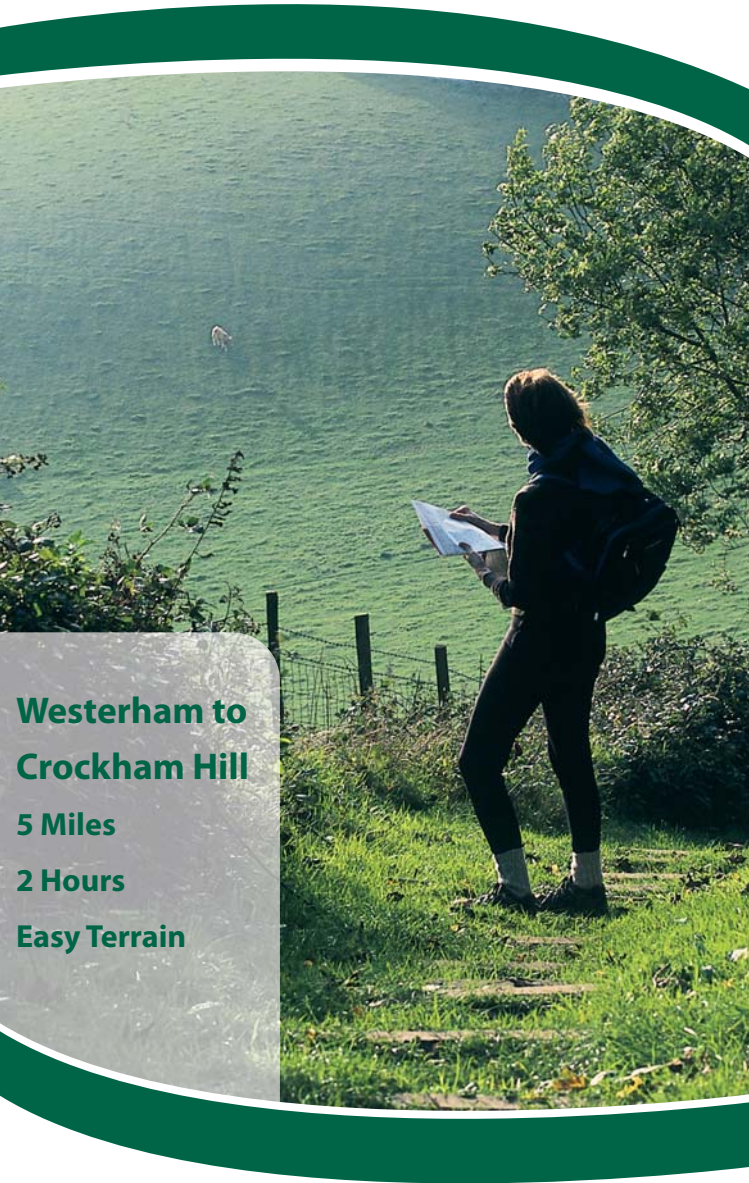

Westerham Walks

Westerham to Crockham Hill

5 Miles

2 Hours

Easy Terrain

www.visitwesterham.org.uk