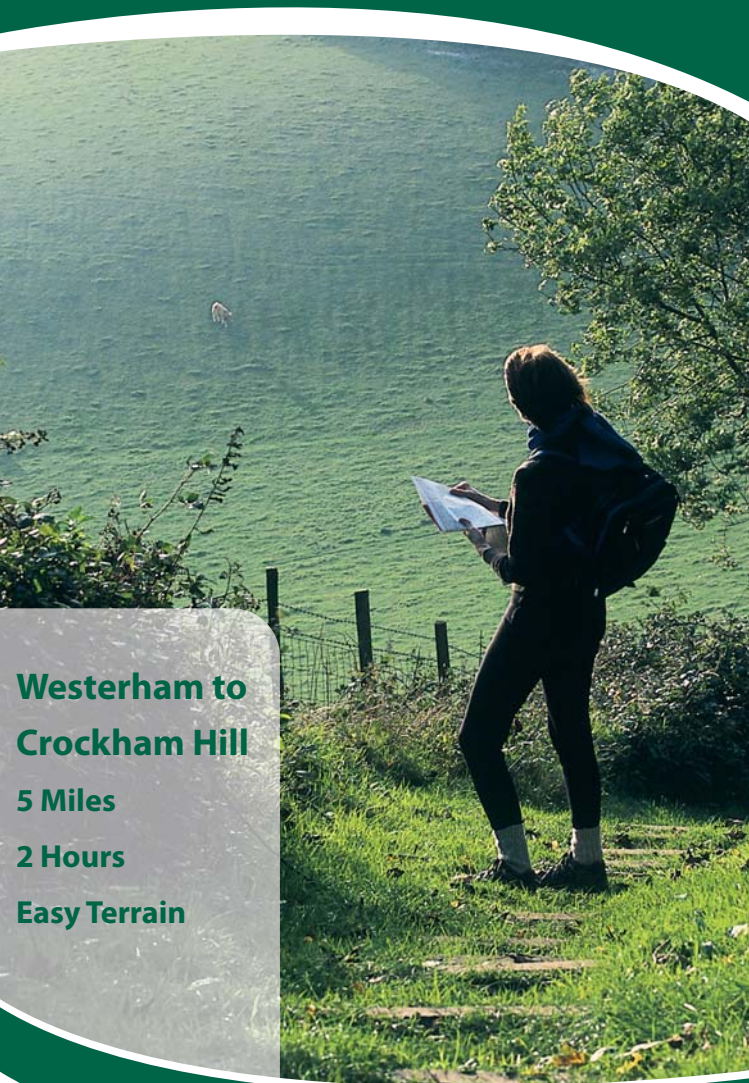

Westerham Walks

Westerham to Crockham Hill

5 Miles

2 Hours

Easy Terrain

www.visitwesterham.org.uk